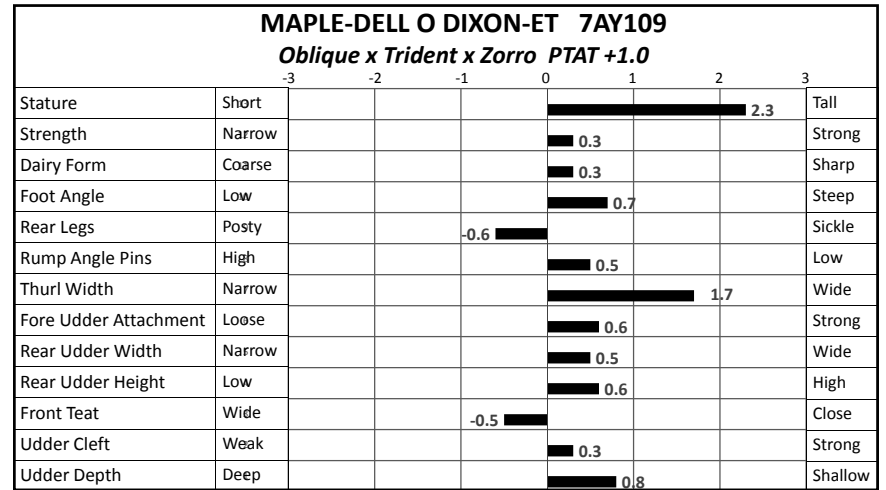

U.S. Active Type Trait Evaluations – April 2019

U.S. Active Type Trait Evaluations – April 2019

U.S. Active Type Trait Evaluations – April 2019