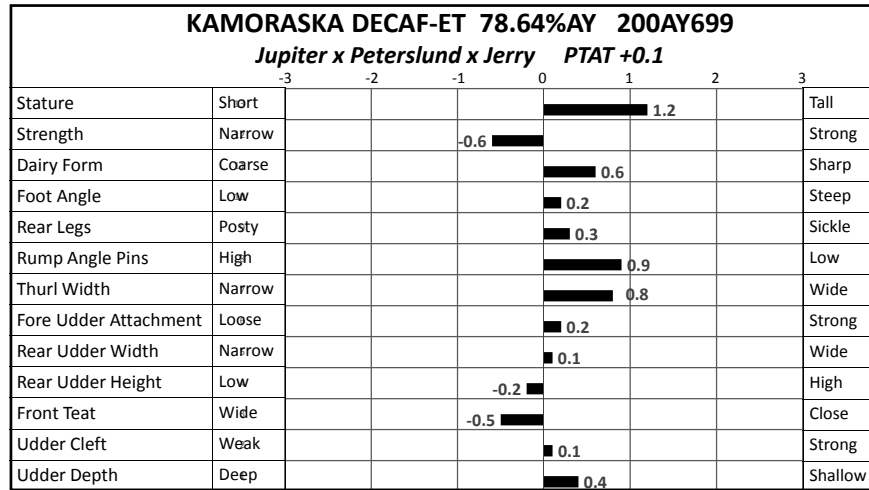

U.S. Active Type Trait Evaluations – April 2019

U.S. Active Type Trait Evaluations – April 2019

U.S. Active Type Trait Evaluations – April 2019