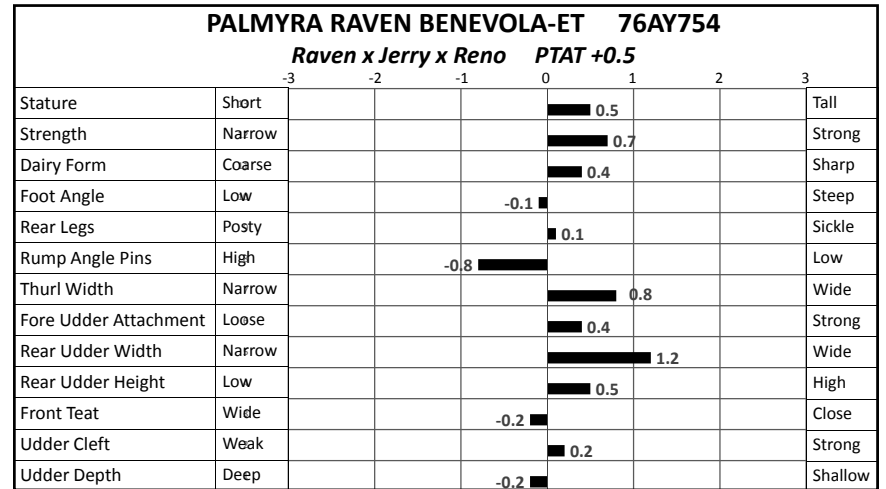

U.S. Active Type Trait Evaluations – April 2019

U.S. Active Type Trait Evaluations – April 2019

U.S. Active Type Trait Evaluations – April 2019