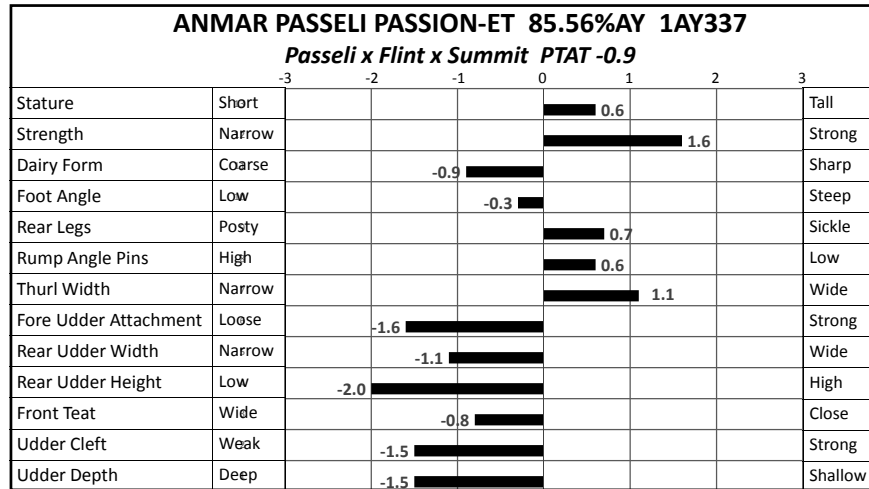

U.S. Active Type Trait Evaluations – April 2019

U.S. Active Type Trait Evaluations – April 2019

U.S. Active Type Trait Evaluations – April 2019