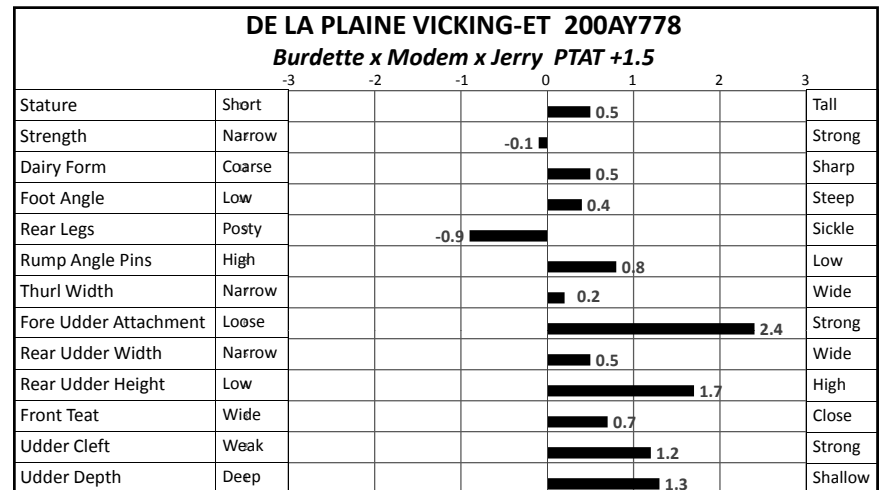

U.S. Active Type Trait Evaluations – April 2019

U.S. Active Type Trait Evaluations – April 2019

U.S. Active Type Trait Evaluations – April 2019