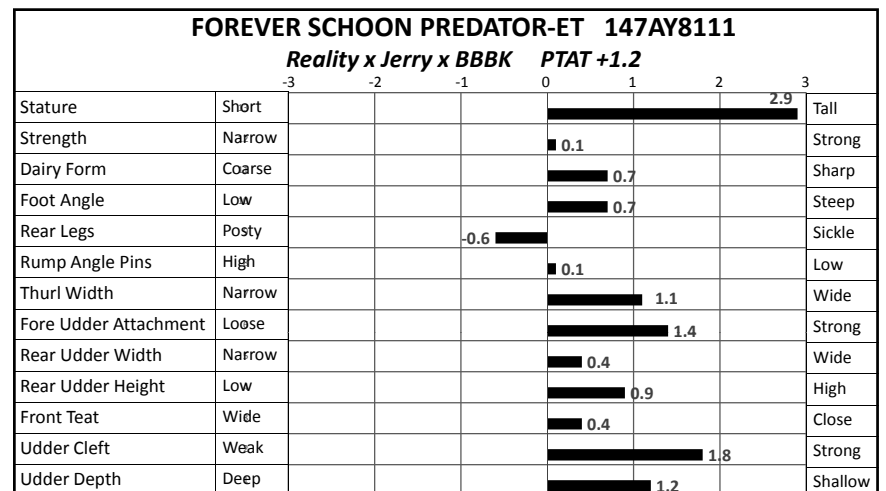

U.S. Active Type Trait Evaluations – April 2019

U.S. Active Type Trait Evaluations – April 2019

U.S. Active Type Trait Evaluations – April 2019