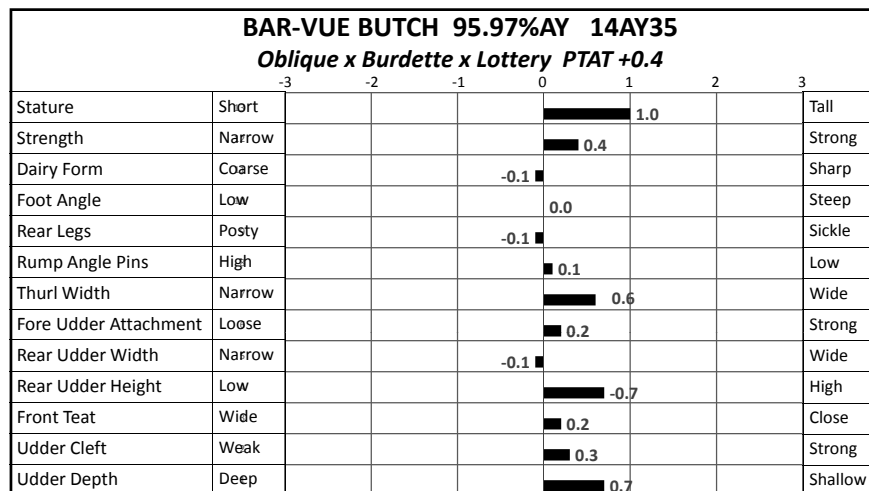

U.S. Active Type Trait Evaluations – April 2019

U.S. Active Type Trait Evaluations – April 2019

U.S. Active Type Trait Evaluations – April 2019