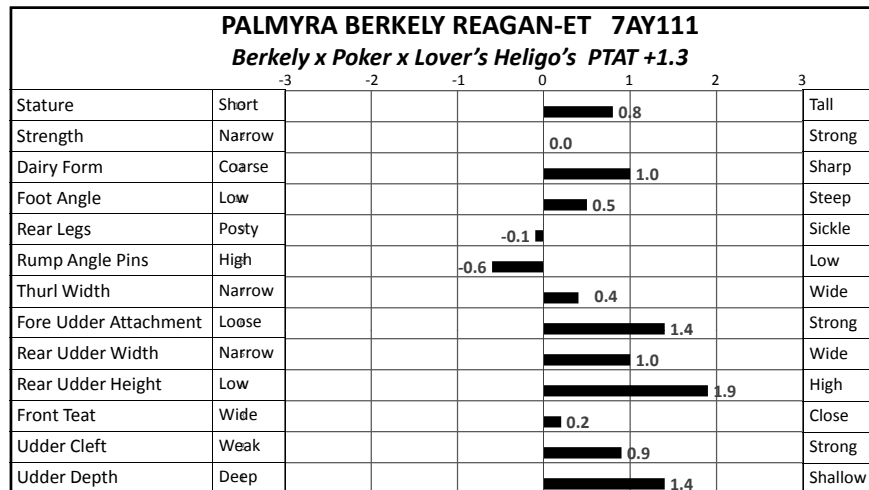

U.S. Active Type Trait Evaluations – April 2019

U.S. Active Type Trait Evaluations – April 2019

U.S. Active Type Trait Evaluations – April 2019