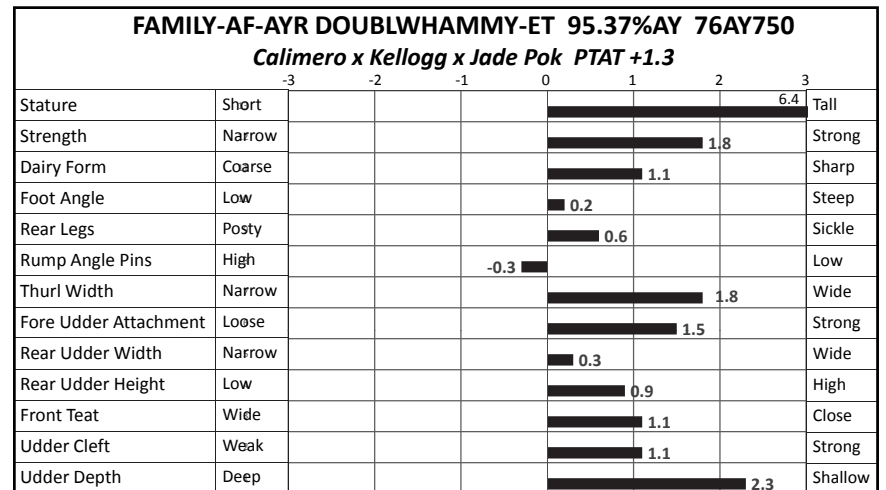

U.S. Active Type Trait Evaluations – December 2018

U.S. Active Type Trait Evaluations – December 2018

U.S. Active Type Trait Evaluations – December 2018