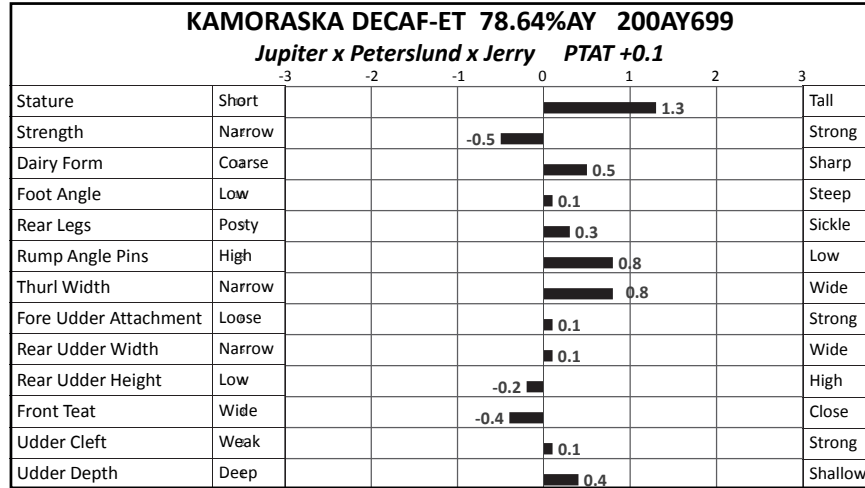

U.S. Active Type Trait Evaluations – December 2018

U.S. Active Type Trait Evaluations – December 2018

U.S. Active Type Trait Evaluations – December 2018