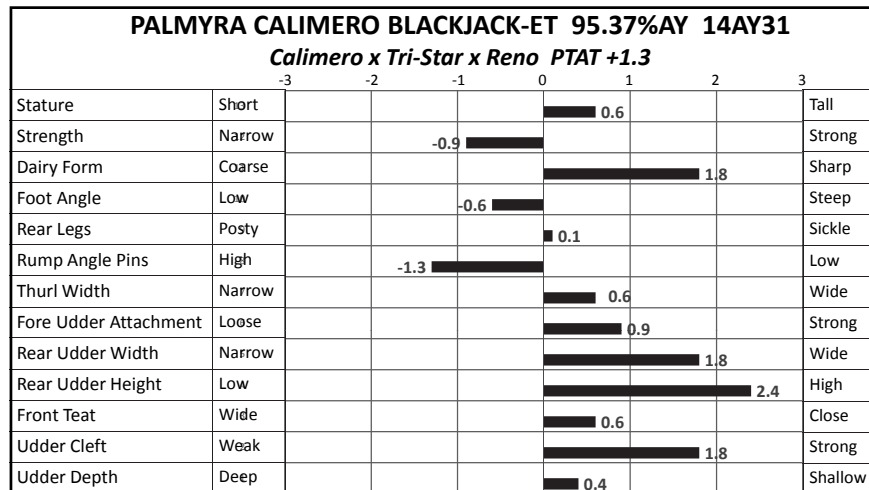

U.S. Active Type Trait Evaluations – December 2018

U.S. Active Type Trait Evaluations – December 2018

U.S. Active Type Trait Evaluations – December 2018