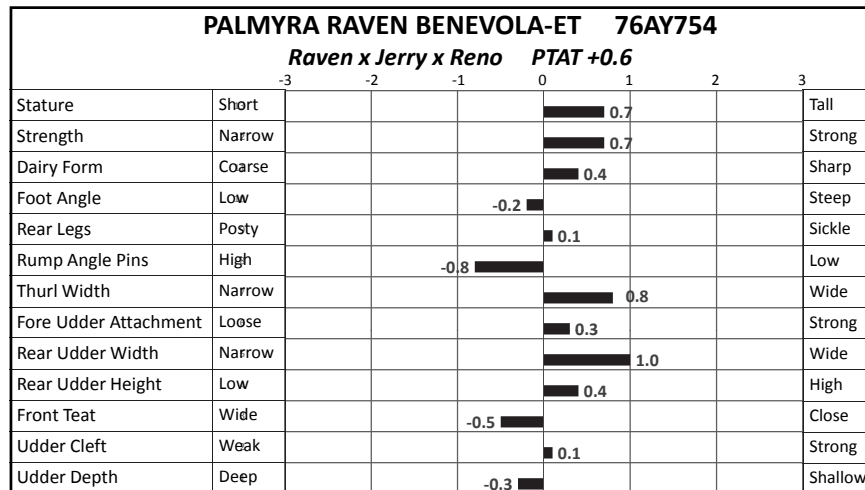

U.S. Active Type Trait Evaluations – December 2018

U.S. Active Type Trait Evaluations – December 2018

U.S. Active Type Trait Evaluations – December 2018