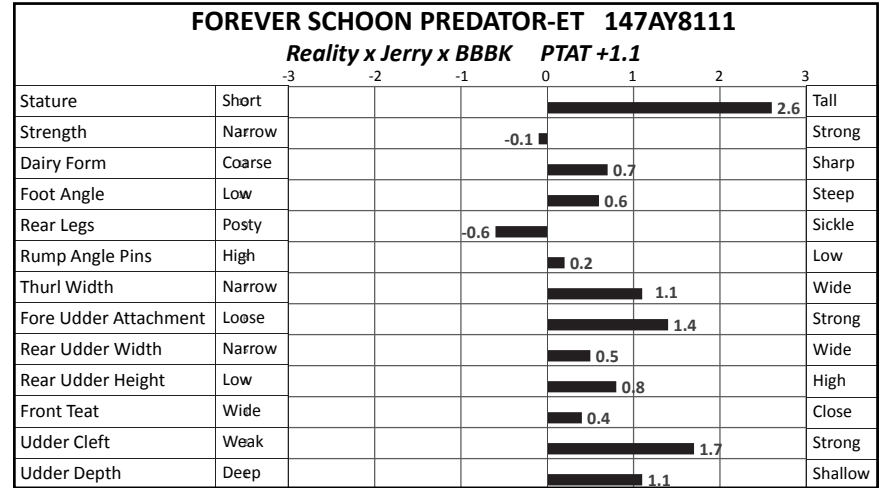

U.S. Active Type Trait Evaluations – December 2018

U.S. Active Type Trait Evaluations – December 2018

U.S. Active Type Trait Evaluations – December 2018