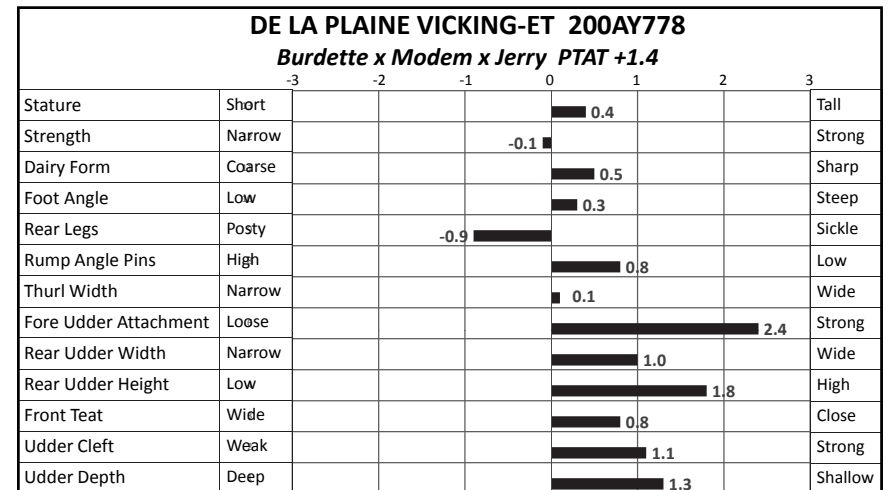

U.S. Active Type Trait Evaluations – December 2018

U.S. Active Type Trait Evaluations – December 2018

U.S. Active Type Trait Evaluations – December 2018