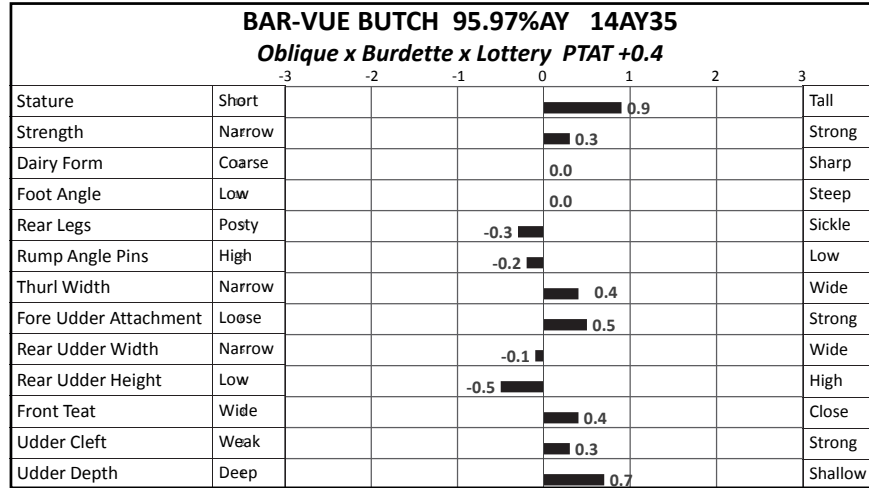

U.S. Active Type Trait Evaluations – December 2018

U.S. Active Type Trait Evaluations – December 2018

U.S. Active Type Trait Evaluations – December 2018