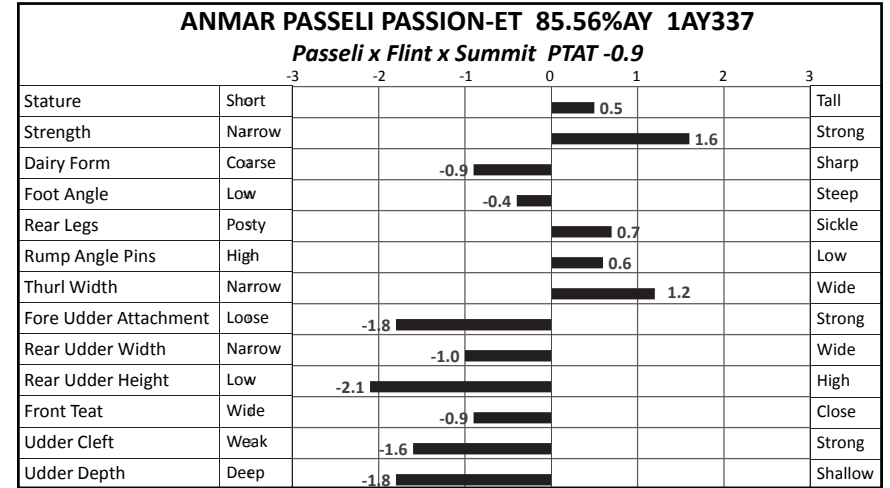

U.S. Active Type Trait Evaluations – December 2018

U.S. Active Type Trait Evaluations – December 2018

U.S. Active Type Trait Evaluations – December 2018