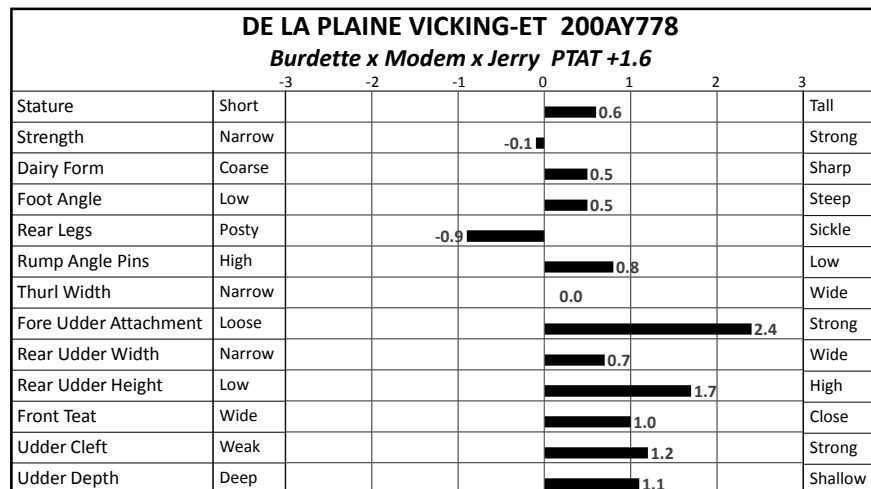

U.S. Active Type Trait Evaluations - December 2019

1

2

3

4

U.S. Active Type Trait Evaluations - December 2019

5

6