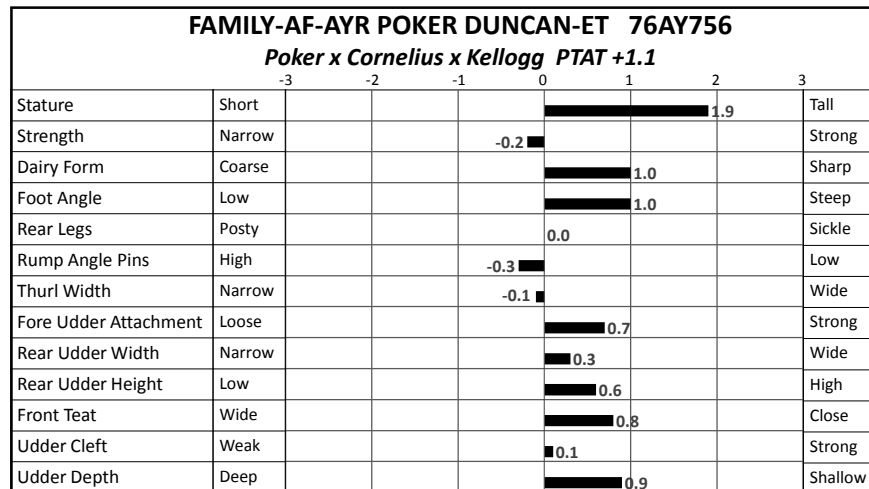

7

8

U.S. Active Type Trait Evaluations - December 2019

9

10

11

12

U.S. Active Type Trait Evaluations - December 2019

13

14

15

16