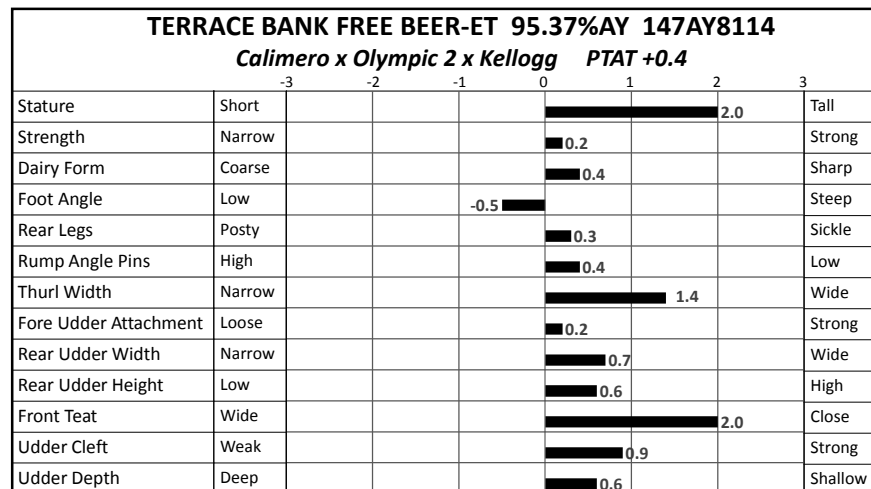

U.S. Active Type Trait Evaluations - December 2019

13

14

15

16