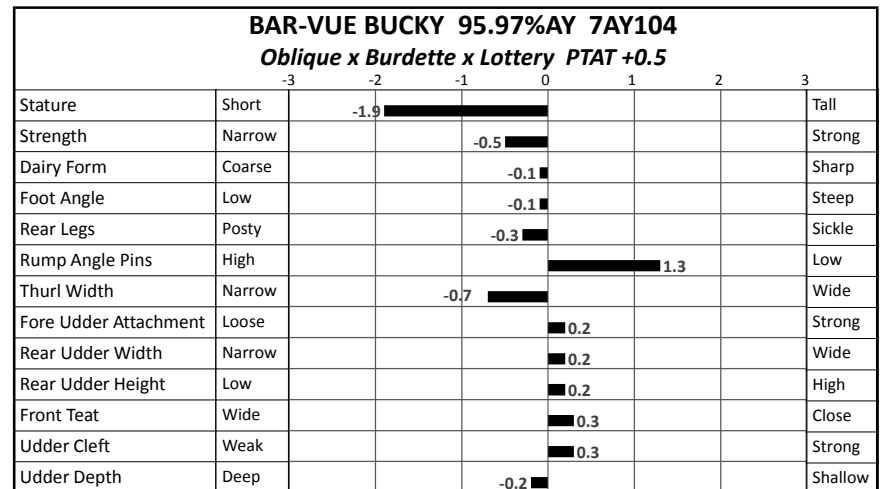

U.S. Active Type Trait Evaluations - December 2019

1

2

3

4

U.S. Active Type Trait Evaluations - December 2019

5

6