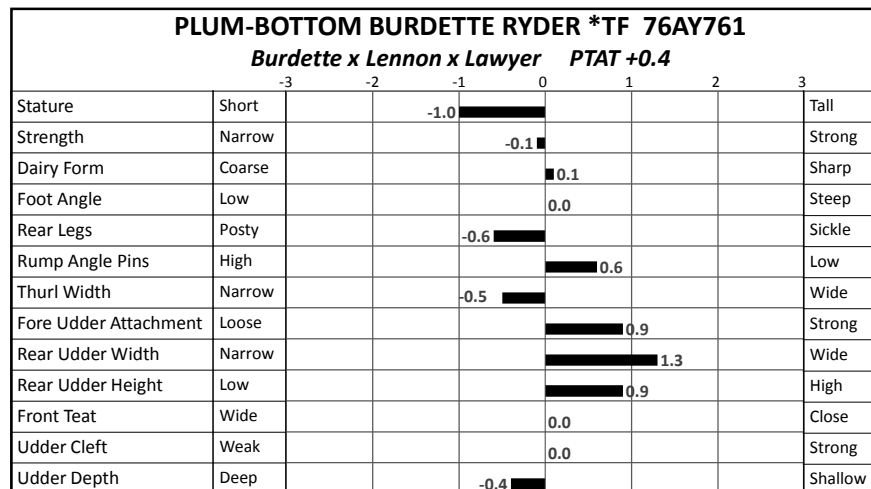

7

8

U.S. Active Type Trait Evaluations - December 2019

9

10

11

12

U.S. Active Type Trait Evaluations - December 2019

13

14

15

16