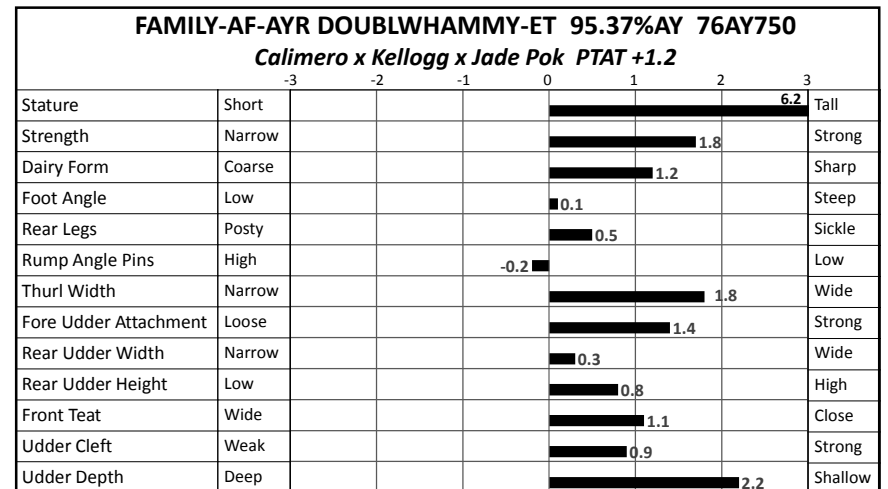

7

8

U.S. Active Type Trait Evaluations - December 2019

9

10

11

12

U.S. Active Type Trait Evaluations - December 2019

13

14

15

16