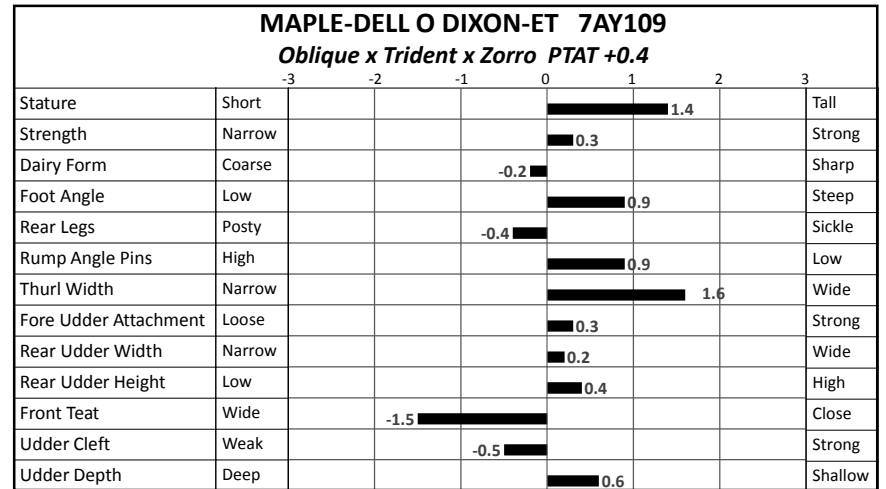

U.S. Active Type Trait Evaluations - December 2019

1

2

3

4

U.S. Active Type Trait Evaluations - December 2019

5

6