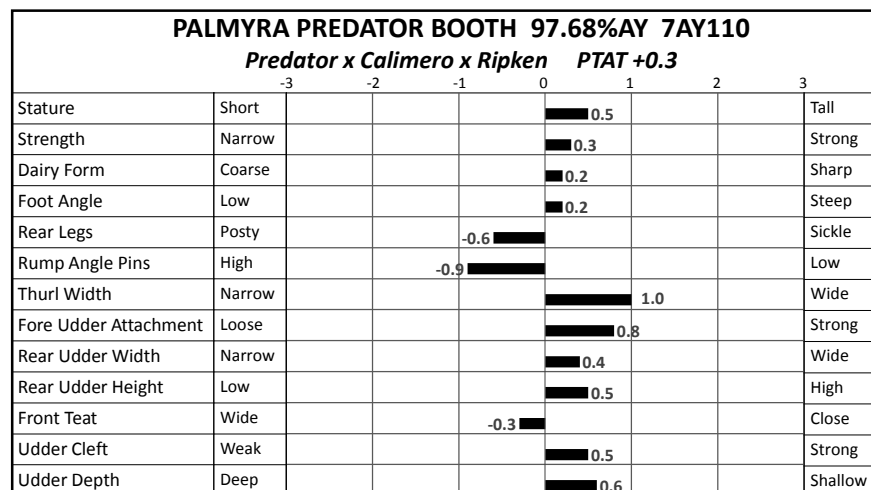

7

8

U.S. Active Type Trait Evaluations - December 2019

9

10

11

12

U.S. Active Type Trait Evaluations - December 2019

13

14

15

16