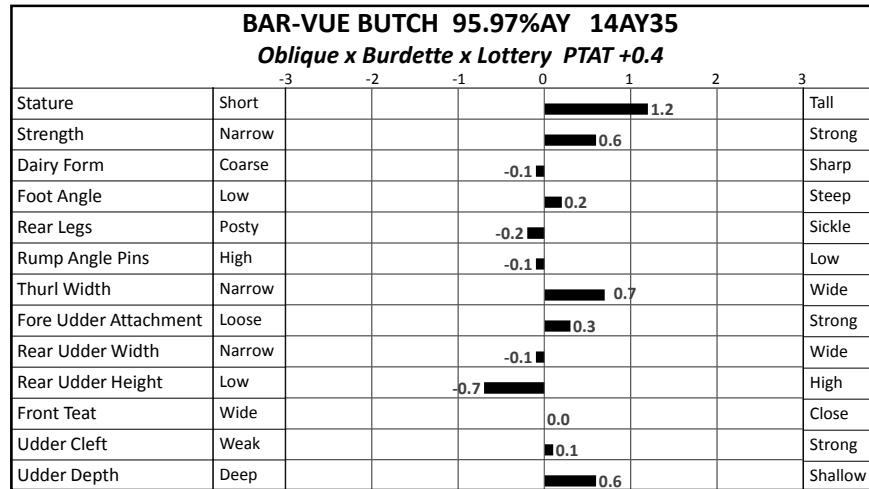

U.S. Active Type Trait Evaluations - December 2019

9